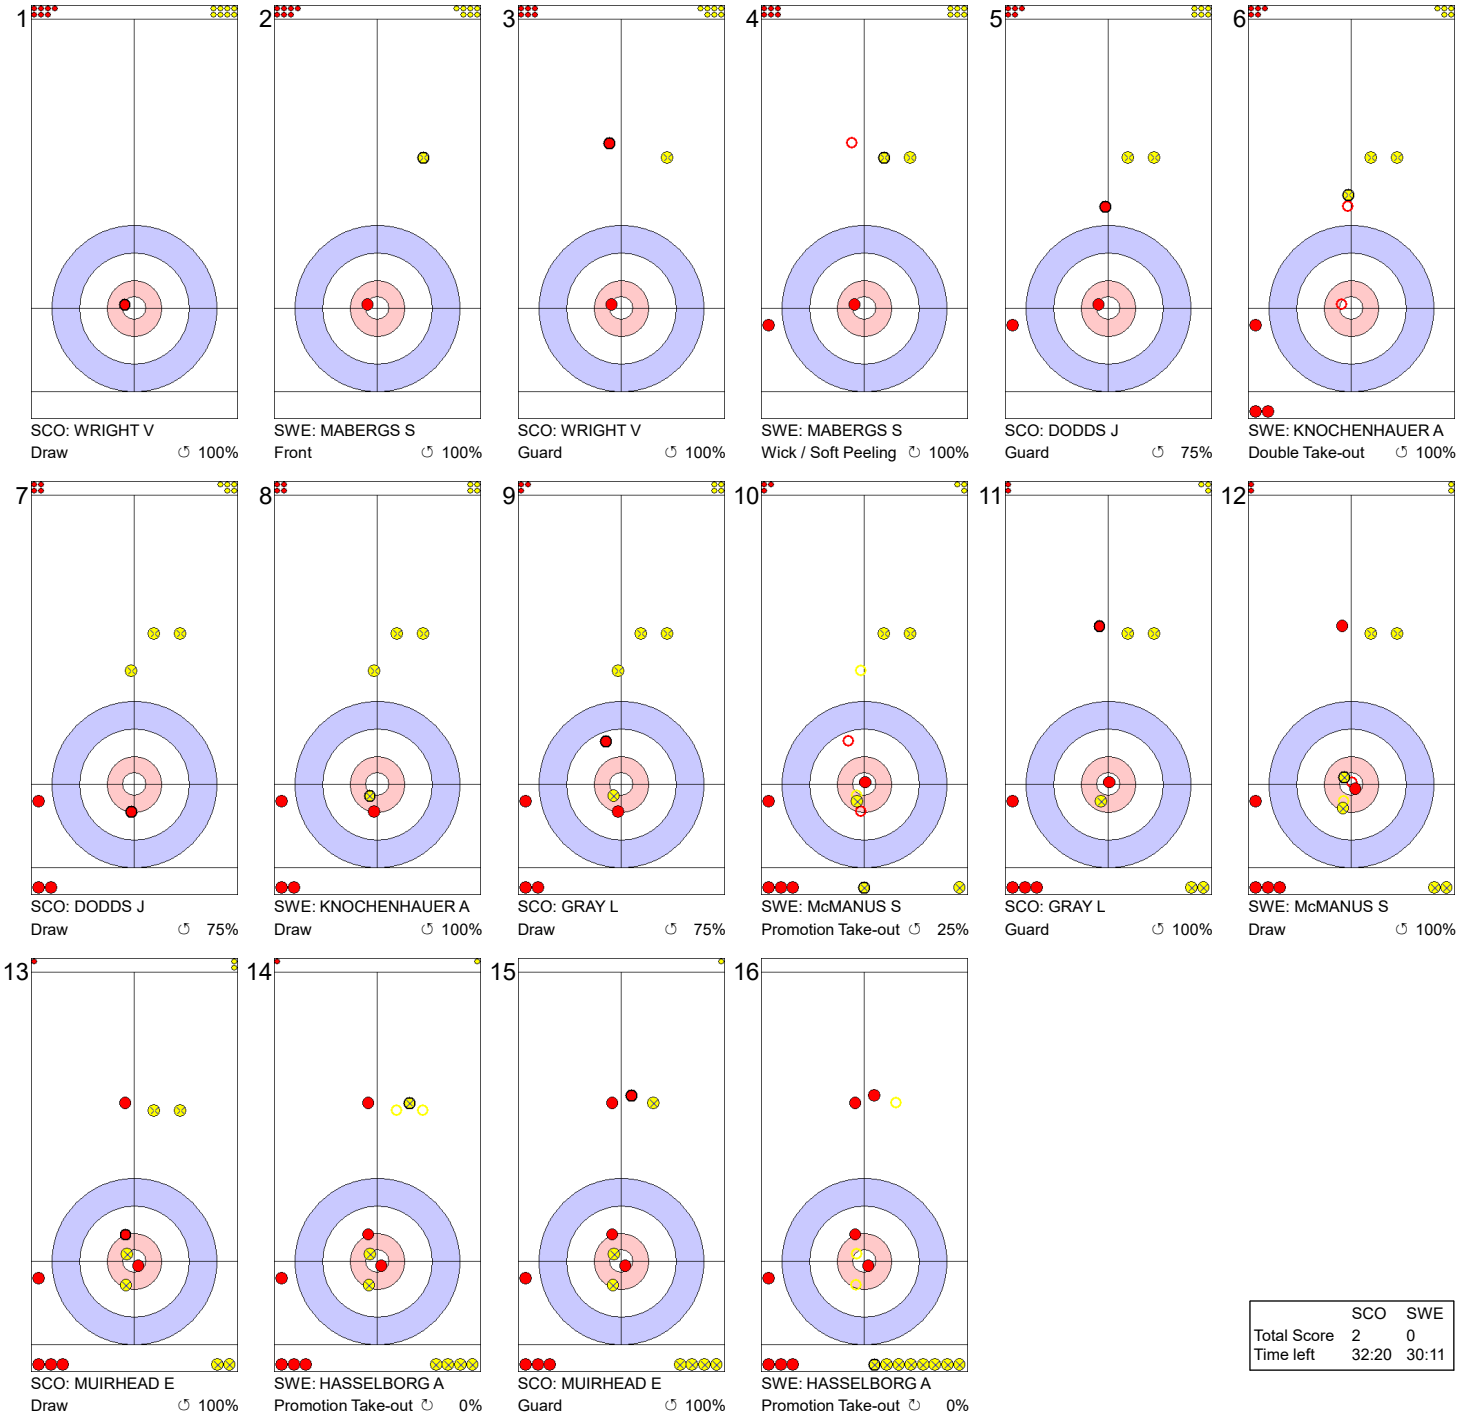

Game - Shot by Shot

Legend:
 ↻ Clockwise ↺ Counter-clockwise - Not considered

MON 18 NOV 2019
Start Time 20:00

Round Robin Session 5 - Sheet A

Game - Shot by Shot

End 2 **● SCO - Scotland 0 + 2 (this end) = 2** **⊗ SWE - Sweden 0 + 0 (this end) = 0**

Legend:
↻ Clockwise ↺ Counter-clockwise - Not considered

Game - Shot by Shot

Legend:
 Clockwise Counter-clockwise - Not considered

Game - Shot by Shot

Legend:
 ⌚ Clockwise ⌚ Counter-clockwise - Not considered

MON 18 NOV 2019
Start Time 20:00

Round Robin Session 5 - Sheet A

Game - Shot by Shot

End 5 ● SCO - Scotland 2 + 0 (this end) = 2			● SWE - Sweden 3 + 0 (this end) = 3											
<p>1</p> <p>SWE: MABERGS S Front 100%</p>	<p>2</p> <p>SCO: WRIGHT V Draw 100%</p>	<p>3</p> <p>SWE: MABERGS S Draw 75%</p>	<p>4</p> <p>SCO: WRIGHT V Hit and Roll 100%</p>	<p>5</p> <p>SWE: KNOCHENHAUER A Promotion Take-out 100%</p>	<p>6</p> <p>SCO: DODDS J Take-out 100%</p>									
<p>7</p> <p>SWE: KNOCHENHAUER A Take-out 100%</p>	<p>8</p> <p>SCO: DODDS J Take-out 100%</p>	<p>9</p> <p>SWE: McMANUS S Take-out 50%</p>	<p>10</p> <p>SCO: GRAY L Clearing 75%</p>	<p>11</p> <p>SWE: McMANUS S Clearing 0%</p>	<p>12</p> <p>SCO: GRAY L Take-out 50%</p>									
<p>13</p> <p>SWE: HASSELBORG A Draw 100%</p>	<p>14</p> <p>SCO: MUIRHEAD E Take-out 100%</p>	<p>15</p> <p>SWE: HASSELBORG A Take-out 100%</p>	<p>16</p> <p>SCO: MUIRHEAD E Clearing 100%</p>	<table border="1"> <tr> <td></td> <td>SCO</td> <td>SWE</td> </tr> <tr> <td>Total Score</td> <td>2</td> <td>3</td> </tr> <tr> <td>Time left</td> <td>20:50</td> <td>19:17</td> </tr> </table>			SCO	SWE	Total Score	2	3	Time left	20:50	19:17
	SCO	SWE												
Total Score	2	3												
Time left	20:50	19:17												

Legend:
 Clockwise
 Counter-clockwise
 - Not considered

Game - Shot by Shot

Legend:
 ↻ Clockwise ↺ Counter-clockwise - Not considered