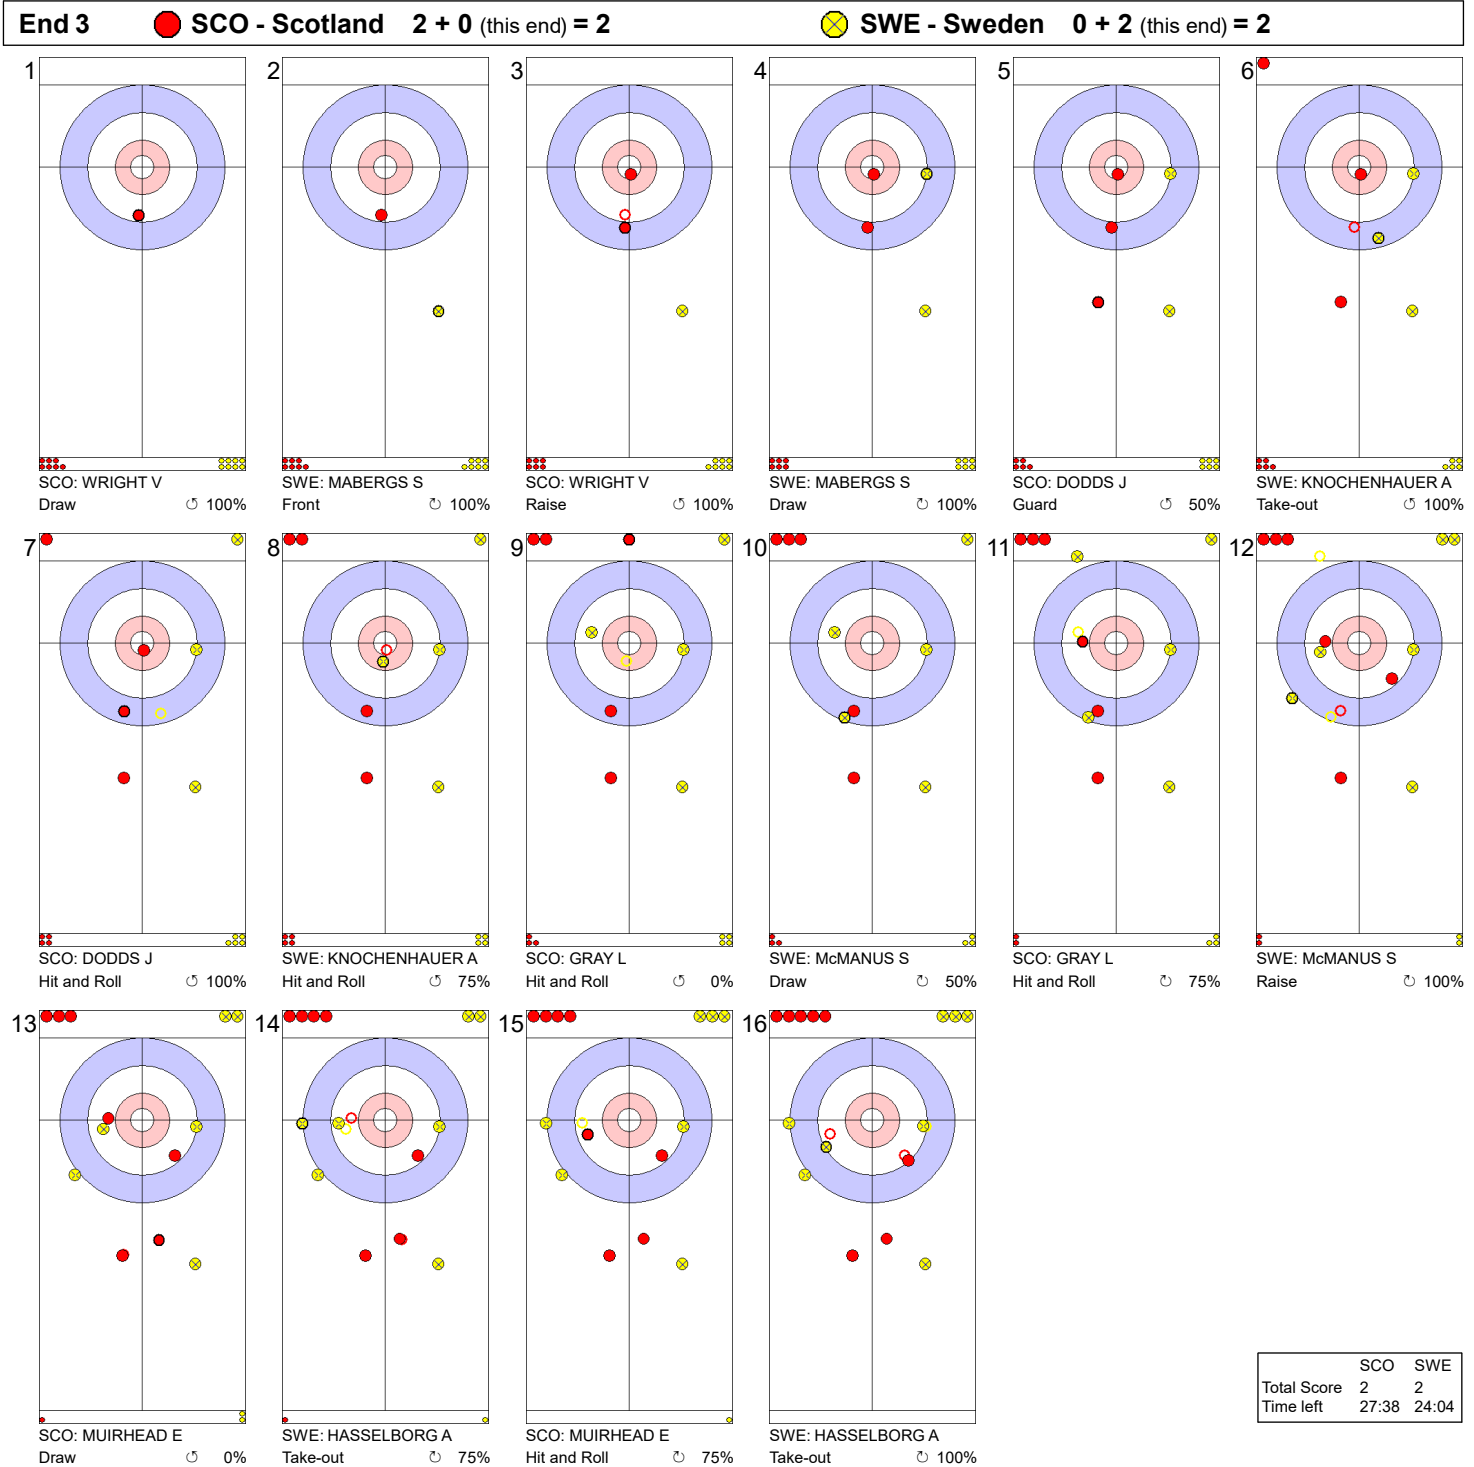

Game - Shot by Shot

Legend:
 ↻ Clockwise ↺ Counter-clockwise - Not considered

MON 18 NOV 2019
Start Time 20:00

Round Robin Session 5 - Sheet A

Game - Shot by Shot

End 2 **● SCO - Scotland 0 + 2 (this end) = 2** **⊗ SWE - Sweden 0 + 0 (this end) = 0**

Legend:
↻ Clockwise ↺ Counter-clockwise - Not considered

Game - Shot by Shot

Legend:
 Clockwise Counter-clockwise - Not considered

Game - Shot by Shot

Legend:
 ⌚ Clockwise ⌚ Counter-clockwise - Not considered

MON 18 NOV 2019
Start Time 20:00

Round Robin Session 5 - Sheet A

Game - Shot by Shot

End 5 ● SCO - Scotland 2 + 0 (this end) = 2			● SWE - Sweden 3 + 0 (this end) = 3											
<p>1</p> <p>SWE: MABERGS S Front 100%</p>	<p>2</p> <p>SCO: WRIGHT V Draw 100%</p>	<p>3</p> <p>SWE: MABERGS S Draw 75%</p>	<p>4</p> <p>SCO: WRIGHT V Hit and Roll 100%</p>	<p>5</p> <p>SWE: KNOCHENHAUER A Promotion Take-out 100%</p>	<p>6</p> <p>SCO: DODDS J Take-out 100%</p>									
<p>7</p> <p>SWE: KNOCHENHAUER A Take-out 100%</p>	<p>8</p> <p>SCO: DODDS J Take-out 100%</p>	<p>9</p> <p>SWE: McMANUS S Take-out 50%</p>	<p>10</p> <p>SCO: GRAY L Clearing 75%</p>	<p>11</p> <p>SWE: McMANUS S Clearing 0%</p>	<p>12</p> <p>SCO: GRAY L Take-out 50%</p>									
<p>13</p> <p>SWE: HASSELBORG A Draw 100%</p>	<p>14</p> <p>SCO: MUIRHEAD E Take-out 100%</p>	<p>15</p> <p>SWE: HASSELBORG A Take-out 100%</p>	<p>16</p> <p>SCO: MUIRHEAD E Clearing 100%</p>	<table border="1"> <tr> <td></td> <td>SCO</td> <td>SWE</td> </tr> <tr> <td>Total Score</td> <td>2</td> <td>3</td> </tr> <tr> <td>Time left</td> <td>20:50</td> <td>19:17</td> </tr> </table>			SCO	SWE	Total Score	2	3	Time left	20:50	19:17
	SCO	SWE												
Total Score	2	3												
Time left	20:50	19:17												

Legend:
 Clockwise
 Counter-clockwise
 - Not considered

Game - Shot by Shot

Legend:
 ↻ Clockwise ↺ Counter-clockwise - Not considered