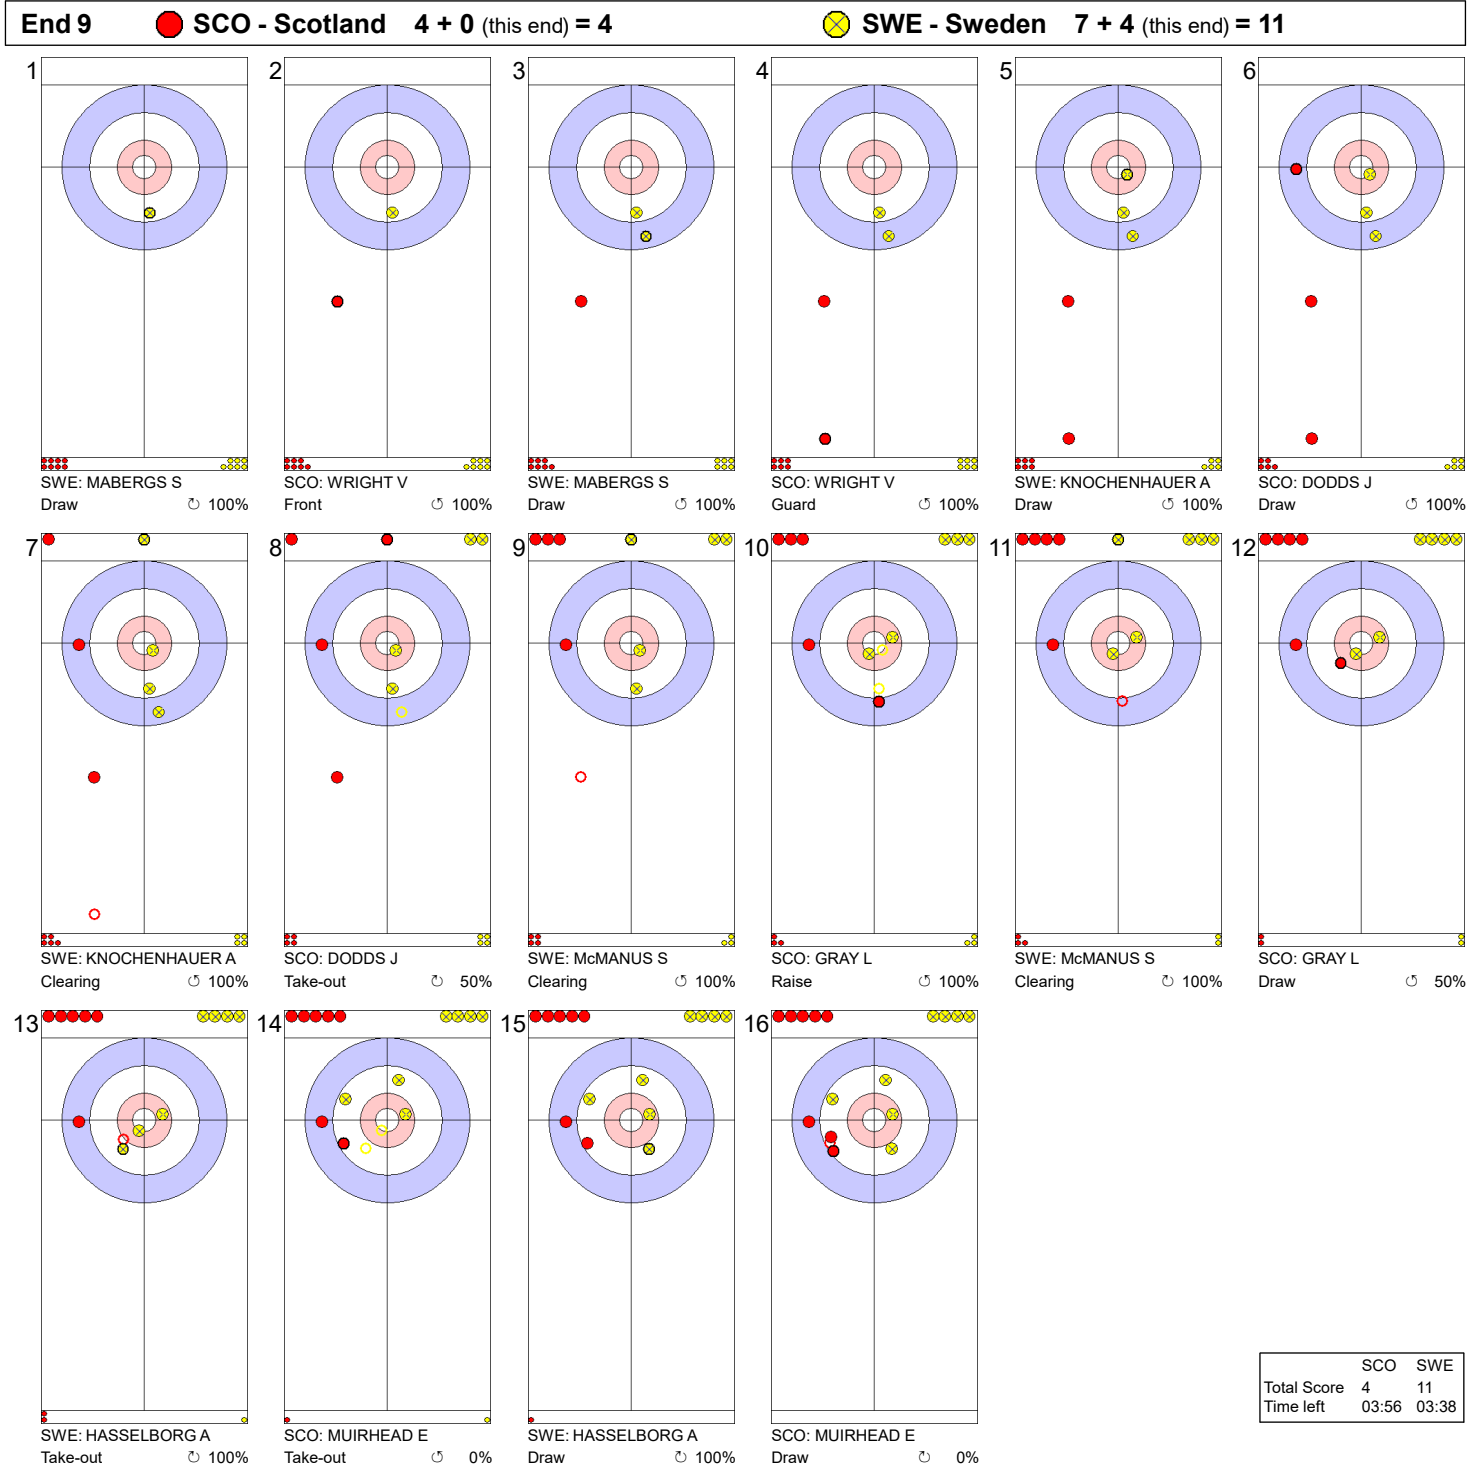

Game - Shot by Shot

Legend:
 ↻ Clockwise ↺ Counter-clockwise - Not considered

MON 18 NOV 2019
Start Time 20:00

Round Robin Session 5 - Sheet A

Game - Shot by Shot

End 2 **● SCO - Scotland 0 + 2 (this end) = 2** **⊗ SWE - Sweden 0 + 0 (this end) = 0**

MON 18 NOV 2019
Start Time 20:00

Round Robin Session 5 - Sheet A

Game - Shot by Shot

End 5 ● SCO - Scotland 2 + 0 (this end) = 2			● SWE - Sweden 3 + 0 (this end) = 3											
<p>1</p> <p>SWE: MABERGS S Front 100%</p>	<p>2</p> <p>SCO: WRIGHT V Draw 100%</p>	<p>3</p> <p>SWE: MABERGS S Draw 75%</p>	<p>4</p> <p>SCO: WRIGHT V Hit and Roll 100%</p>	<p>5</p> <p>SWE: KNOCHENHAUER A Promotion Take-out 100%</p>	<p>6</p> <p>SCO: DODDS J Take-out 100%</p>									
<p>7</p> <p>SWE: KNOCHENHAUER A Take-out 100%</p>	<p>8</p> <p>SCO: DODDS J Take-out 100%</p>	<p>9</p> <p>SWE: McMANUS S Take-out 50%</p>	<p>10</p> <p>SCO: GRAY L Clearing 75%</p>	<p>11</p> <p>SWE: McMANUS S Clearing 0%</p>	<p>12</p> <p>SCO: GRAY L Take-out 50%</p>									
<p>13</p> <p>SWE: HASSELBORG A Draw 100%</p>	<p>14</p> <p>SCO: MUIRHEAD E Take-out 100%</p>	<p>15</p> <p>SWE: HASSELBORG A Take-out 100%</p>	<p>16</p> <p>SCO: MUIRHEAD E Clearing 100%</p>	<table border="1"> <tr> <td></td> <td>SCO</td> <td>SWE</td> </tr> <tr> <td>Total Score</td> <td>2</td> <td>3</td> </tr> <tr> <td>Time left</td> <td>20:50</td> <td>19:17</td> </tr> </table>			SCO	SWE	Total Score	2	3	Time left	20:50	19:17
	SCO	SWE												
Total Score	2	3												
Time left	20:50	19:17												

Game - Shot by Shot

Legend:
● Clockwise ● Counter-clockwise - Not considered

Game - Shot by Shot

Legend:
 ↻ Clockwise ↺ Counter-clockwise - Not considered

Game - Shot by Shot

	SCO	SWE
Total Score	4	7
Time left	09:32	08:22

Legend:
 Clockwise
 Counter-clockwise
 - Not considered

Game - Shot by Shot

Legend:
 ↻ Clockwise ↺ Counter-clockwise - Not considered