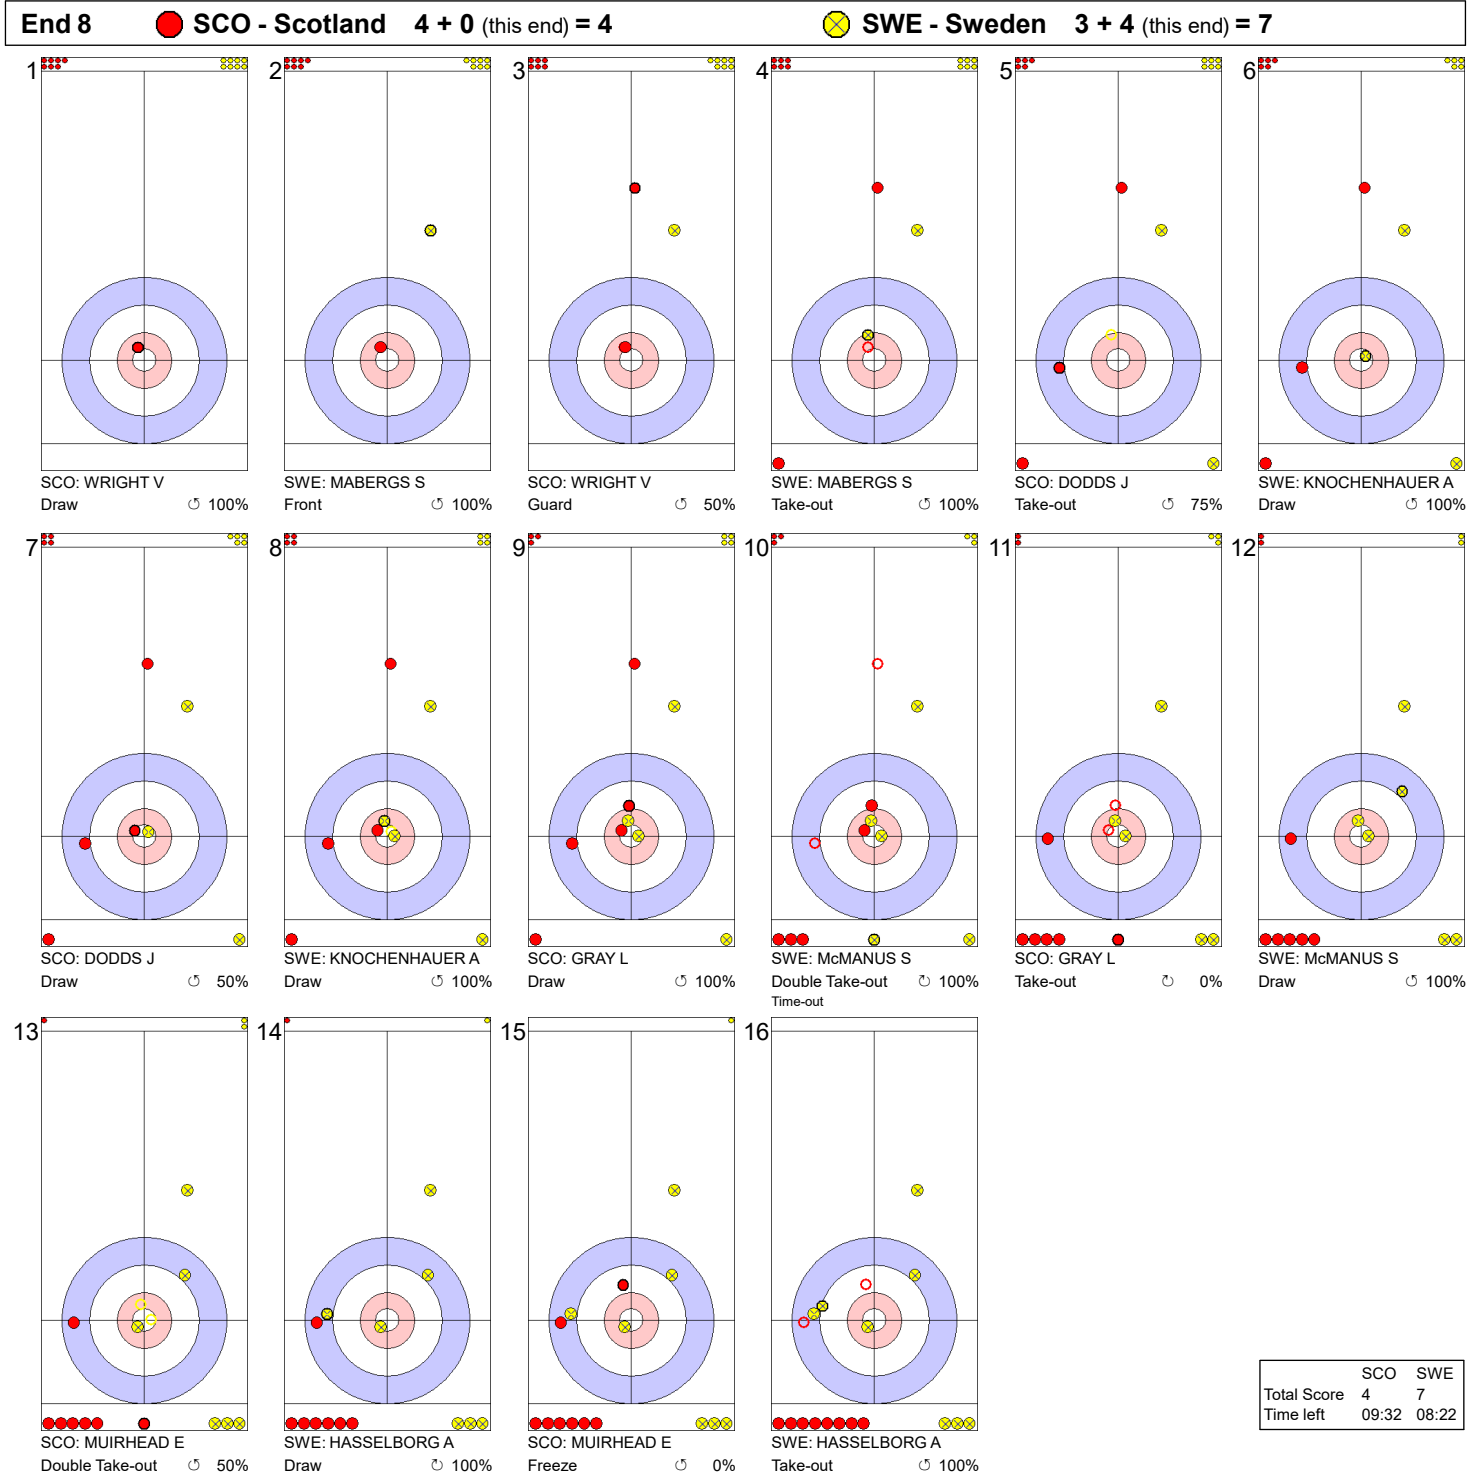

Legend:
↻ Clockwise ↺ Counter-clockwise - Not considered

Game - Shot by Shot

Legend:
 Clockwise Counter-clockwise - Not considered

Game - Shot by Shot

Legend:
 ⌚ Clockwise ⌚ Counter-clockwise - Not considered

MON 18 NOV 2019
Start Time 20:00

Round Robin Session 5 - Sheet A

Game - Shot by Shot

End 5 ● SCO - Scotland 2 + 0 (this end) = 2			● SWE - Sweden 3 + 0 (this end) = 3											
<p>1</p> <p>SWE: MABERGS S Front 100%</p>	<p>2</p> <p>SCO: WRIGHT V Draw 100%</p>	<p>3</p> <p>SWE: MABERGS S Draw 75%</p>	<p>4</p> <p>SCO: WRIGHT V Hit and Roll 100%</p>	<p>5</p> <p>SWE: KNOCHENHAUER A Promotion Take-out 100%</p>	<p>6</p> <p>SCO: DODDS J Take-out 100%</p>									
<p>7</p> <p>SWE: KNOCHENHAUER A Take-out 100%</p>	<p>8</p> <p>SCO: DODDS J Take-out 100%</p>	<p>9</p> <p>SWE: McMANUS S Take-out 50%</p>	<p>10</p> <p>SCO: GRAY L Clearing 75%</p>	<p>11</p> <p>SWE: McMANUS S Clearing 0%</p>	<p>12</p> <p>SCO: GRAY L Take-out 50%</p>									
<p>13</p> <p>SWE: HASSELBORG A Draw 100%</p>	<p>14</p> <p>SCO: MUIRHEAD E Take-out 100%</p>	<p>15</p> <p>SWE: HASSELBORG A Take-out 100%</p>	<p>16</p> <p>SCO: MUIRHEAD E Clearing 100%</p>	<table border="1"> <tr> <td></td> <td>SCO</td> <td>SWE</td> </tr> <tr> <td>Total Score</td> <td>2</td> <td>3</td> </tr> <tr> <td>Time left</td> <td>20:50</td> <td>19:17</td> </tr> </table>			SCO	SWE	Total Score	2	3	Time left	20:50	19:17
	SCO	SWE												
Total Score	2	3												
Time left	20:50	19:17												

Game - Shot by Shot

Legend:
● Clockwise ● Counter-clockwise - Not considered

Game - Shot by Shot

Legend:
 ↻ Clockwise ↺ Counter-clockwise - Not considered

Game - Shot by Shot

	SCO	SWE
Total Score	4	7
Time left	09:32	08:22

Legend:
 Clockwise
 Counter-clockwise
 - Not considered

Game - Shot by Shot

Legend:
 ↻ Clockwise ↺ Counter-clockwise - Not considered