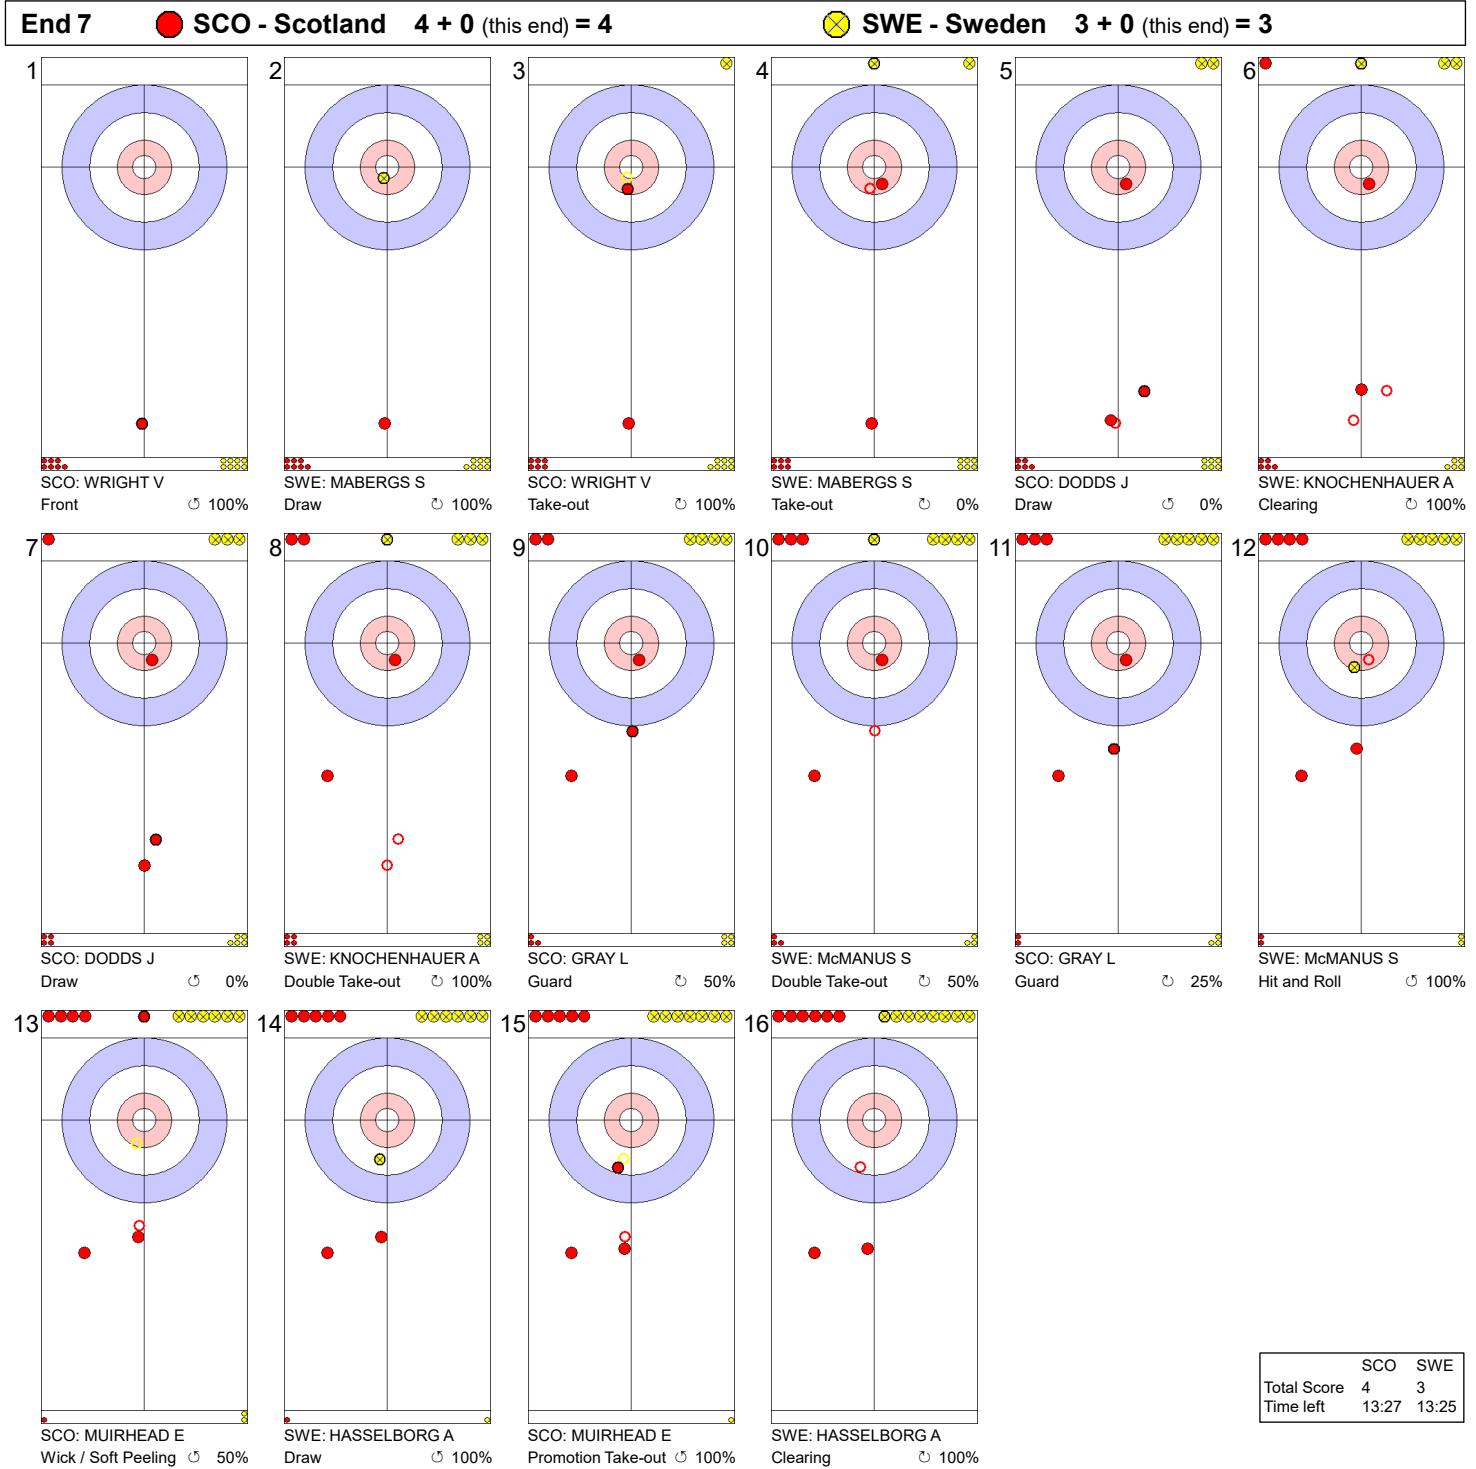

Legend:
↻ Clockwise ↺ Counter-clockwise - Not considered

Game - Shot by Shot

Legend:
 Clockwise Counter-clockwise - Not considered

Game - Shot by Shot

Legend:
 ⌚ Clockwise ⌚ Counter-clockwise - Not considered

MON 18 NOV 2019
Start Time 20:00

Round Robin Session 5 - Sheet A

Game - Shot by Shot

End 5 ● SCO - Scotland 2 + 0 (this end) = 2			● SWE - Sweden 3 + 0 (this end) = 3											
<p>1</p> <p>SWE: MABERGS S Front 100%</p>	<p>2</p> <p>SCO: WRIGHT V Draw 100%</p>	<p>3</p> <p>SWE: MABERGS S Draw 75%</p>	<p>4</p> <p>SCO: WRIGHT V Hit and Roll 100%</p>	<p>5</p> <p>SWE: KNOCHENHAUER A Promotion Take-out 100%</p>	<p>6</p> <p>SCO: DODDS J Take-out 100%</p>									
<p>7</p> <p>SWE: KNOCHENHAUER A Take-out 100%</p>	<p>8</p> <p>SCO: DODDS J Take-out 100%</p>	<p>9</p> <p>SWE: McMANUS S Take-out 50%</p>	<p>10</p> <p>SCO: GRAY L Clearing 75%</p>	<p>11</p> <p>SWE: McMANUS S Clearing 0%</p>	<p>12</p> <p>SCO: GRAY L Take-out 50%</p>									
<p>13</p> <p>SWE: HASSELBORG A Draw 100%</p>	<p>14</p> <p>SCO: MUIRHEAD E Take-out 100%</p>	<p>15</p> <p>SWE: HASSELBORG A Take-out 100%</p>	<p>16</p> <p>SCO: MUIRHEAD E Clearing 100%</p>	<table border="1"> <tr> <td></td> <td>SCO</td> <td>SWE</td> </tr> <tr> <td>Total Score</td> <td>2</td> <td>3</td> </tr> <tr> <td>Time left</td> <td>20:50</td> <td>19:17</td> </tr> </table>			SCO	SWE	Total Score	2	3	Time left	20:50	19:17
	SCO	SWE												
Total Score	2	3												
Time left	20:50	19:17												

Game - Shot by Shot

Legend:
● Clockwise ● Counter-clockwise - Not considered

Game - Shot by Shot

Legend:
 ↻ Clockwise ↺ Counter-clockwise - Not considered

Game - Shot by Shot

	SCO	SWE
Total Score	4	7
Time left	09:32	08:22

Legend:
 Clockwise
 Counter-clockwise
 - Not considered

Game - Shot by Shot

Legend:
 ↻ Clockwise ↺ Counter-clockwise - Not considered